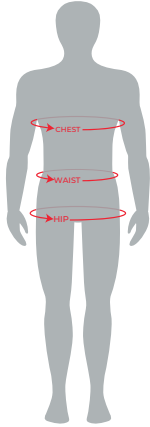

# TYPE OF MEASURES

SIZE	CHEST	WAIST	HIP
AS	34 - 36	28-30	35.5 - 37.5
AM	38 - 40	32 - 34	38 -40
AL	42 - 44	36 - 38	41 - 43
AXL	46 - 48	40 - 46	44 - 46
A2XL	54 - 56	48 - 50	47 - 50
A3XL	58 - 60	52 - 54	51 - 54