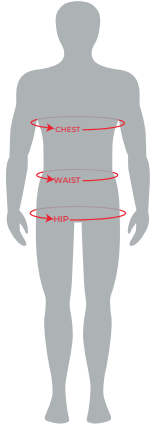

CARBO FIBER COMB

FADE DOTS

TYPE OF MEASURES

| SIZE | CHEST | WAIST | HIP |
|------|---------|---------|-------------|
| AS | 34 - 36 | 28-30 | 35.5 - 37.5 |
| AM | 38 - 40 | 32 - 34 | 38 -40 |
| AL | 42 - 44 | 36 - 38 | 41 - 43 |
| AXL | 46 - 48 | 40 - 46 | 44 - 46 |
| A2XL | 54 - 56 | 48 - 50 | 47 - 50 |
| A3XL | 58 - 60 | 52 - 54 | 51 - 54 |