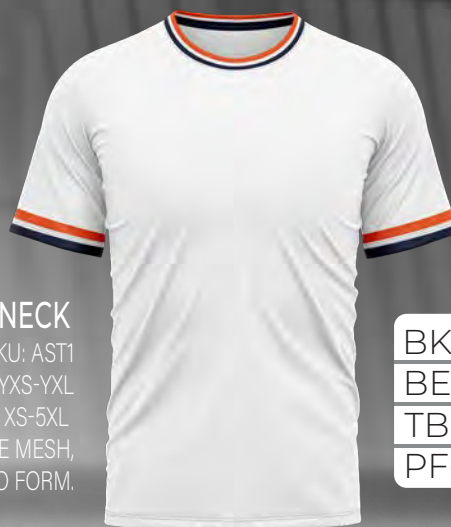

T-SHIRT CREW NECK

T-SHIRT CREW NECK

SKU: AST1

TYOUTH: YXS-YXL

ADULTS: XS-5XL

FABRIC(S): BASE KNIT, BE MESH,
TEK BLEND, PRO FORM.

BK- 16R00
BE- 17R00
TB- 17R00
PF- 18R00

STH-001