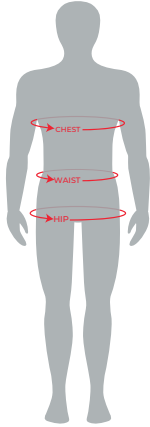

CARBO FIBER COMB

FADE DOTS

TYPE OF MEASURES

SIZE	CHEST	WAIST	HIP
AS	34 - 36	28-30	35.5 - 37.5
AM	38 - 40	32 - 34	38 -40
AL	42 - 44	36 - 38	41 - 43
AXL	46 - 48	40 - 46	44 - 46
A2XL	54 - 56	48 - 50	47 - 50
A3XL	58 - 60	52 - 54	51 - 54